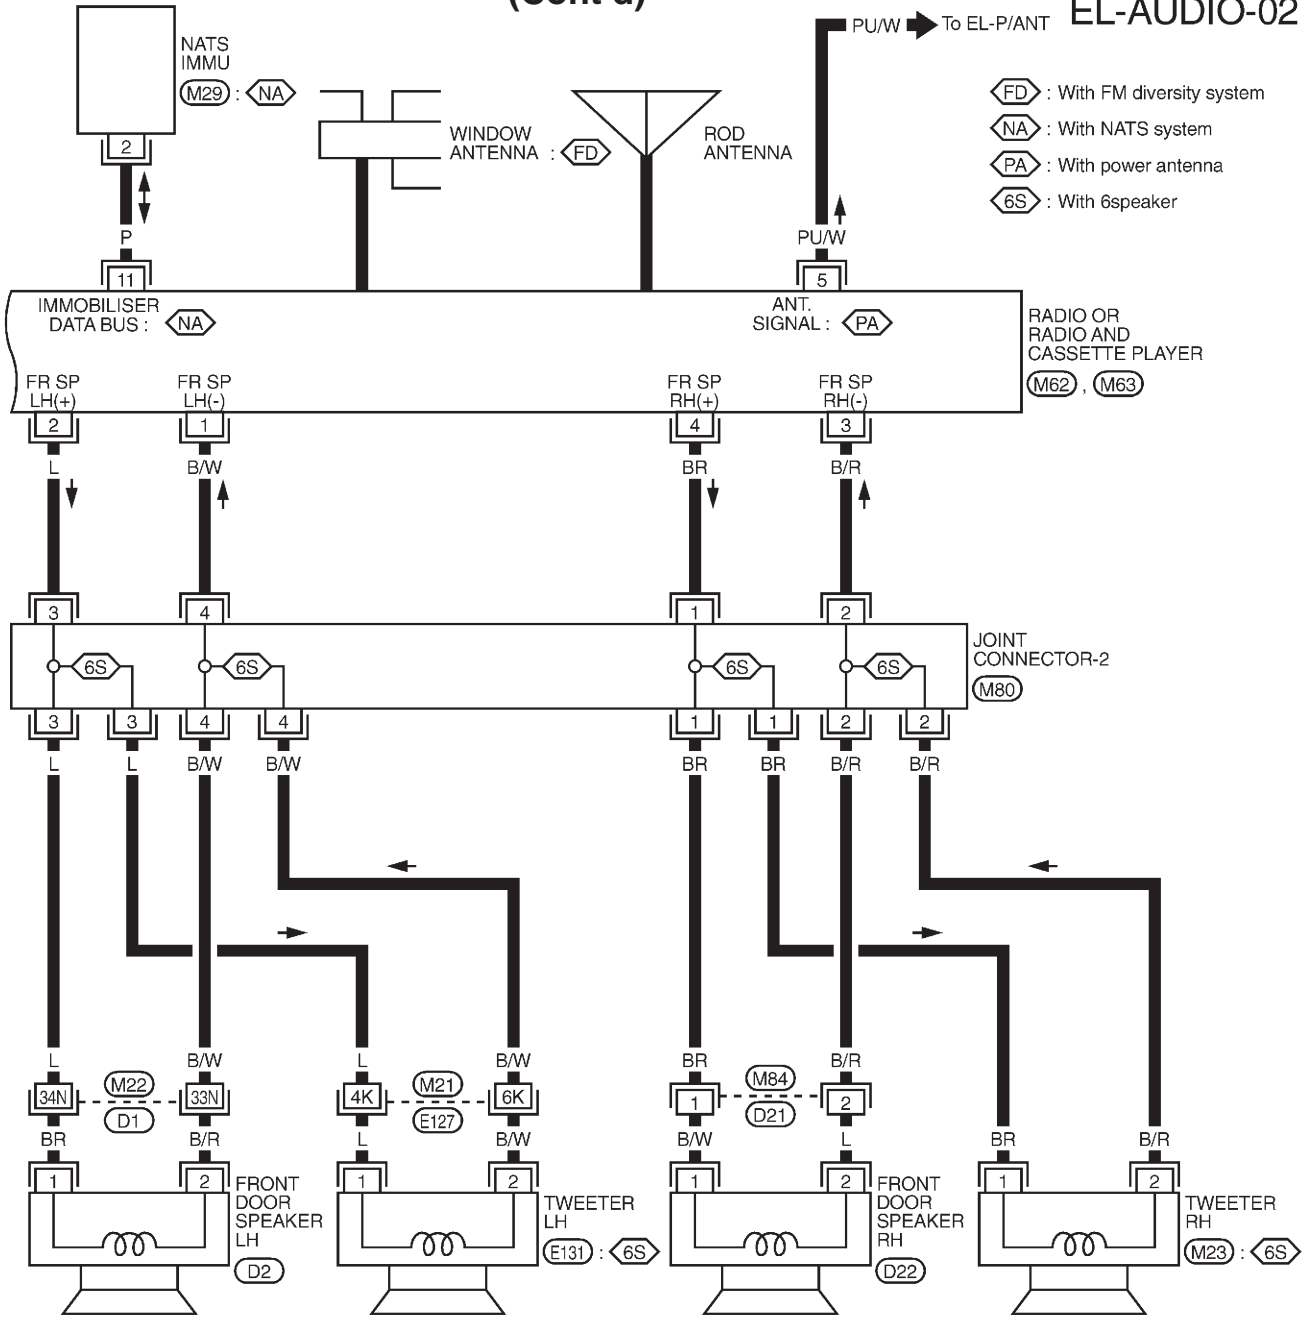

AUDIO

Wiring Diagram — AUDIO —/LHD Models (Cont'd)

EL-AUDIO-02

- ⬡FD : With FM diversity system
- ⬡NA : With NATS system
- ⬡PA : With power antenna
- ⬡6S : With 6speaker

Refer to last page (Foldout page).
 M21, E127
 M22, D1