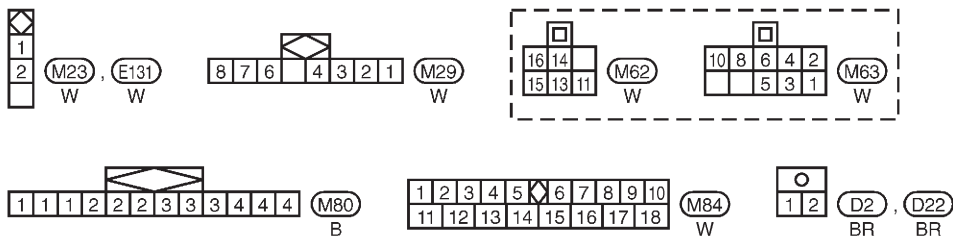

AUDIO

Wiring Diagram — AUDIO —/LHD Models (Cont'd)

EL-AUDIO-02

- ⬡FD : With FM diversity system
- ⬡NA : With NATS system
- ⬡PA : With power antenna
- ⬡6S : With 6speaker

Refer to last page (Foldout page).
 M21, E127
 M22, D1